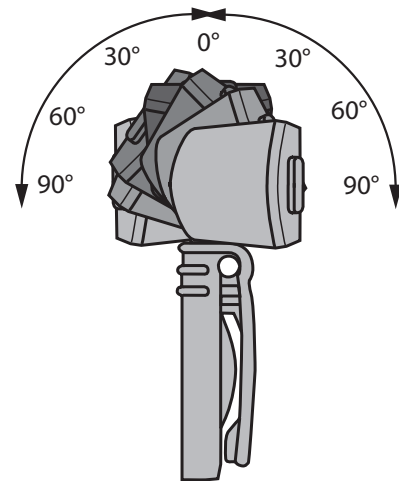

Measuring Success Since 1885

Cooper-Atkins Corporation • 800-835-5011 • 860-347-2256 • www.cooper-atkins.com